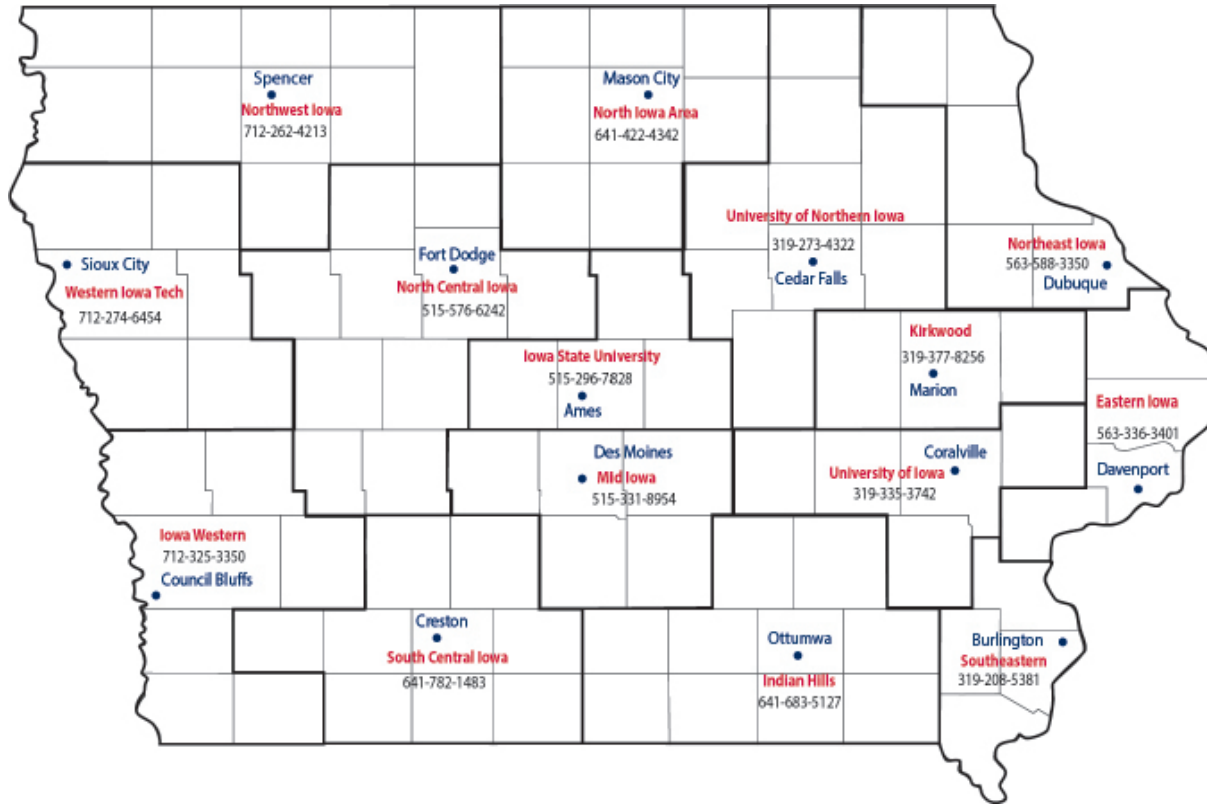

AMERICA'S SBDC IOWA

Regional Assistance Centers (Alphabetical by city):

<u>Center</u>	<u>Location</u>	<u>Phone Number</u>	<u>Director</u>	<u>E-mail Address</u>
ISU SBDC	Ames	515-296-7828	Dave Biedenbach	dbieden@iastate.edu
Southeastern SBDC	Burlington	319-208-5381	Janine Clover	jclover@sccciowa.edu
UNI SBDC	Cedar Falls	319-273-4328	Amy Dutton	amy.dutton@uni.edu
University of Iowa SBDC	Coralville	319-335-3742	Paul Heath	paul-heath@uiowa.edu
Iowa Western SBDC	Council Bluffs	712-325-3350	Sue Pitts	spitts@iwcc.edu
South Central Iowa SBDC	Creston	641-782-1483	Ethan Pitt	pitt@swccciowa.edu
Eastern Iowa SBDC	Davenport	563-336-3401	Joel Youngs	jeyoungs@eicc.edu
Mid Iowa SBDC	Des Moines	515-331-8954	Jenica Johnson	jenica@iastate.edu
Northeast Iowa SBDC	Dubuque	563-588-3350	Jay Wickham	wickhamja@nicc.edu
North Central Iowa SBDC	Fort Dodge	515-576-6242	Kimberly Tiefertaler	kimberlyt@ncisbdc.com
Kirkwood SBDC	Hiawatha	319-377-8256	Scott Swenson	scott.swenson@kirkwood.edu
North Iowa Area SBDC	Mason City	641-422-4342	Brook Boehmler	boehmbro@niacc.edu
Indian Hills SBDC	Ottumwa	641-683-5127	Bryan Ziegler	bryan.ziegler@indianhills.edu
Western IA Tech SBDC	Sioux City	712-274-6454	Todd Rausch	todd.rausch@witcc.edu
Northwest Iowa SBDC	Spencer	712-262-4213	Michael Wampler	mwampler@iowalakes.edu

State Center

Iowa State University
1805 Collaboration Place
Ames, Iowa 50010-9166
P: 515-294-2030
F: 515-294-6522
www.iowasbdc.org

State Director
Lisa Shimkat
515-294-2030
lshimkat@iastate.edu

Associate State Director
Stacy Dreyer
515-294-2030
sdreyer@iastate.edu

**IOWA STATE
UNIVERSITY**
Ivy College of Business

Funded in part through a cooperative agreement with the U.S. Small Business Administration.

America's SBDC Iowa is an outreach program of Iowa State University's Ivy College of Business and the Office of Economic Development and Industry Relations. Iowa State University does not discriminate on the basis of race, color, age, ethnicity, religion, national origin, pregnancy, sexual orientation, gender identity, genetic information, sex, marital status, disability, or status as a U.S. Veteran. Inquiries regarding non-discrimination policies may be directed to the Office of Equal Opportunity, 3410 Beardshear Hall, 515 Morrill Road, Ames, Iowa 50011, Tel. 515-294-7612, Hotline 515-294-1222, email eooffice@iastate.edu.